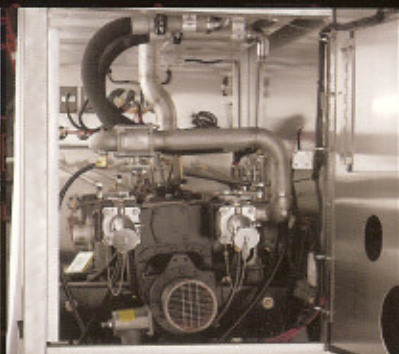

Full access to pump house